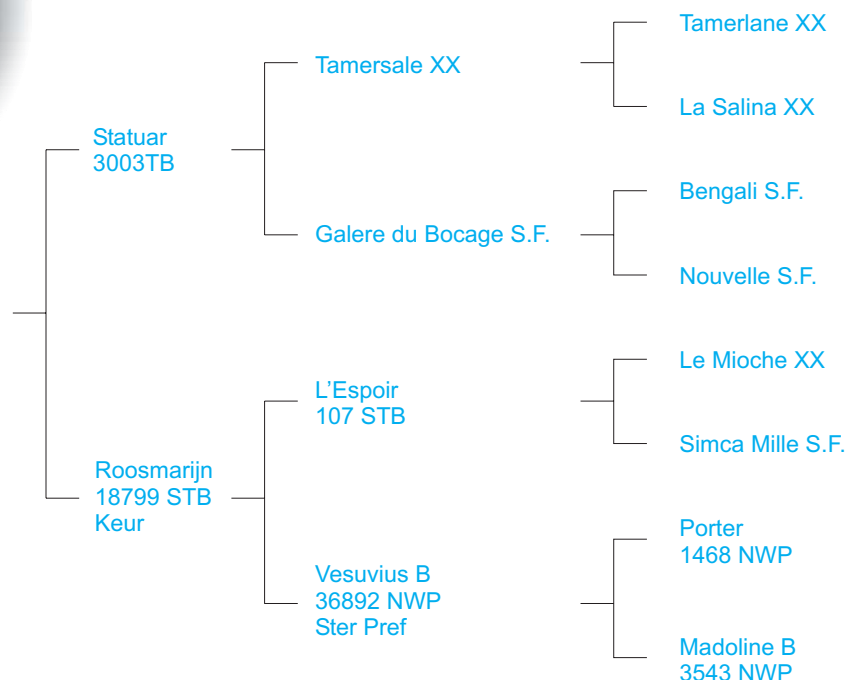

# RENKUM ARTURO ELITE A.E.S. STALLION

RENKUM ARTURO  
Dark Brown  
1982  
82-0007 A.E.S.  
(Athos-82-4339 W.P.N.)

'RENKUM ARTURO' descends from the French-bred 'STATUAR' which gave him his first dash of thoroughbred blood through his sire 'TAMERSALE'. 'TAMERSALE' has a classic pedigree containing some of the best names in racehorse breeding; his sire, the English-bred 'TAMERLANE', is a sire of group winners 'Alpenkönig', 'Boreen' and 'Dschingis Khan' and related to 'Strong Gale', 'Katabatic', 'Cab on Target' and 'Cadeaux Genereux'. 'TAMERLANE' is by the renowned sire 'PERSIAN GULF', son of the Triple Crown winner 'Bahram' and the mare 'Double Life', (she is also the dam of 'Precipitation' who produced 'Furioso', famous for his top offspring in show jumping).

'PERSIAN GULF' left his mark in the breeding of 'Zarathustra', 'Zabara', 'Moto', 'Sunny Gulf', 'Saddlers Hall', 'Gulf Pearl', 'Deep River' and 'Crash Course'. 'PERSIAN GULF's' grandson 'Paradox I' was the most successful producer of show jumpers in Germany.

'EASTERN EMPRESS's' sire, 'Nearco', won all of his 14 races including the Italian Classics and in France the Grand Prix de Paris. His performance at stud was extraordinary.

'TAMERSALE's' maternal grandsire, 'HERBAGER', was a sire of classic and group winners 'Appiani II', 'Grey Dawn II', 'Sea Hawk II', and he is the sire of winning dams including 'Rainbow Quest's' dam.

'SINEADA' is the grandsire of both 'Marius' and 'Apollo'. 'Marius' is the sire of 'Milton'.